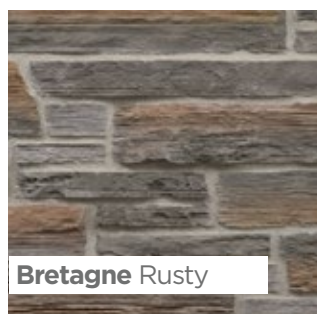

Residential Project

Product: **Bretagne Rusty**

Year: 2016