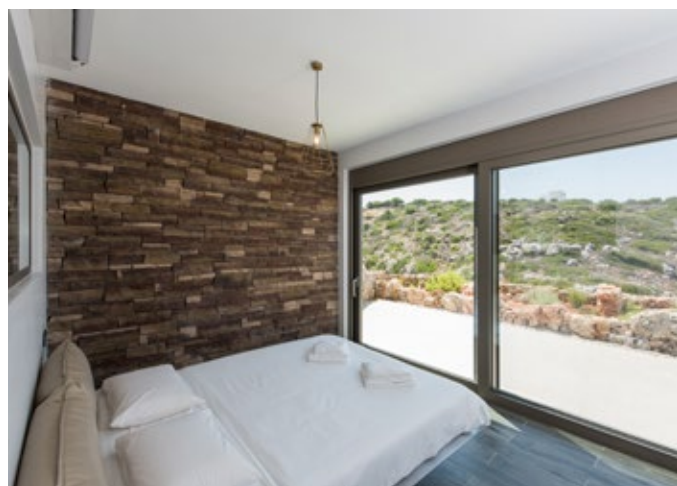

Isola Earth