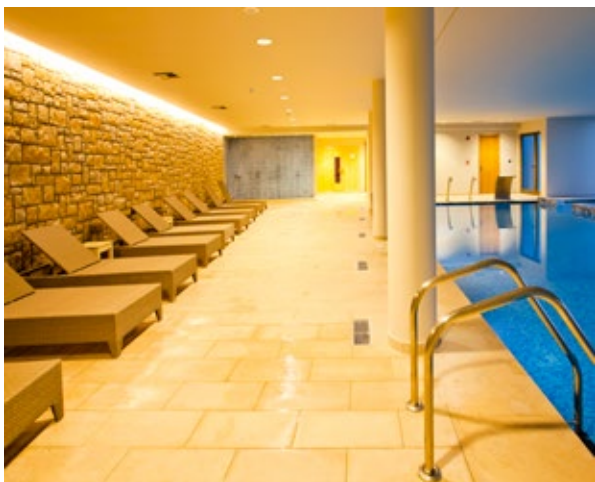

Worldwide Reference Projects

MATHIOSstone®

only nature can copy us®

2022

Blue Lagoon 5*Resort – Kos Island, Greece

Tuscany Champagne

Blue Lagoon Resort

Product: Tuscany Champagne