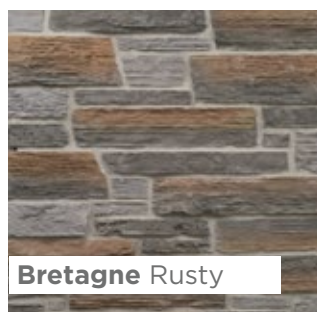

Altaia Lava

Damaq Hills

Product: Altaia Lava

Year: 2018

Coverage: 2.500m²

Bretagne Rusty