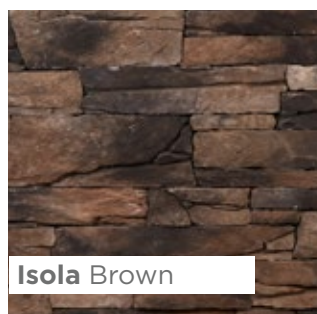

Year: 2014

Masterbrick Dark Red

Bungalow on the beach of Jeddah – Saudi Arabia

Isola Brown

Bungalow Saudi Arabia

Product: **Isola Brown**

Year: **2018**

Villa in Khubar – Saudi Arabia