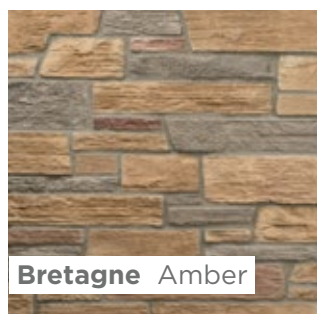

Bretagne Amber

Prince Abdul Aziz Palace

Product: **Bretagne Amber**

Year: **2002-2003**

Coverage: **7.300m²**

Bretagne Amber

Blue Lagoon Resort – Greece

Highland Rusty