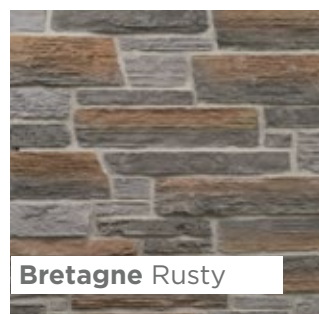

Altaia Lava

Bretagne Rusty