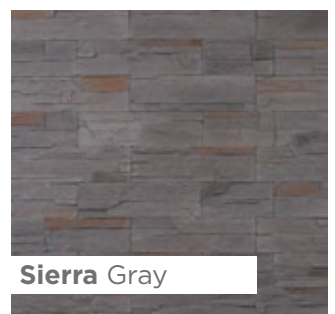

Fieldstone 4 Seasons

Sierra Gray