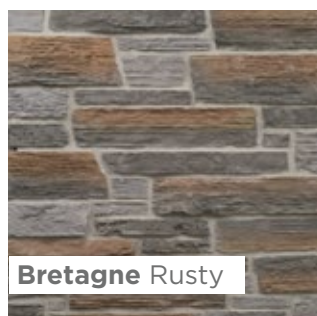

Isola Gold

Shahdaq Hotel

Products: Bretagne Rusty / Isola Gold

Year: 2015

Coverage: 16.750m²

Bretagne Rusty